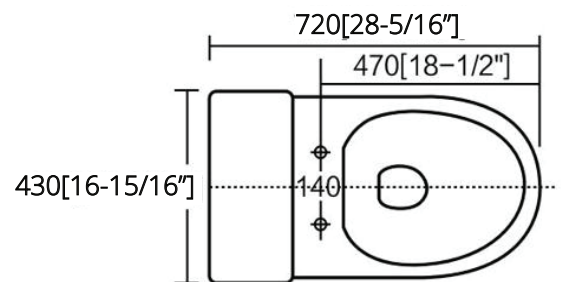

Codes/Standards Applicable

Specified Model Meets or Exceeds the Following:

- IAPMO (cUPC) Certified, Water Sense, ADA
- ASME A112.19.2-2013 / CSA B45.1-13

Lifetime warranty on chinaware
5 year warranty on all mechanical parts
1 year warranty on seat