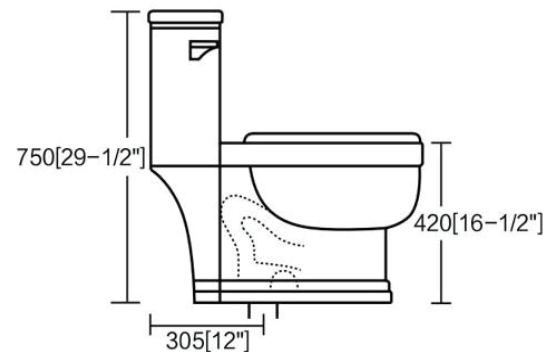

CASCADE Series One-Piece Traditional Skirted 1.28gpf ADA Height Water Closet

Model: ANGEL

General

- **Siphonic One-Piece High-Efficiency Toilet**

- Size: 28-5/16" L x 16-15/16" W x 29-1/2" H
- Seat: Elongated design (18-1/2")

Design Features

- One-piece Traditional design (full glazed trapway)
- Smooth-sided, concealed trapway
- Siphonic single flushing system (side flush button)
- Soft close PP seat cover (easy fixing)
- Easy installation with side holes
- ScrubWash® rim scrubs the bowl with pressurized water

Performance

- Water Sense 1.28 gallons per flush (4.8 Lpf/1.28 gpf)
- Meets definition for HET (High Efficiency Toilet)
- 100% factory flush tested
- MAP: 800G

Specs

- ADA height (16-1/2")
- Oversized 3" flush valve creates a powerful flush
- 12" (305mm) rough-in
- 2-1/8" Trap Diameter exceeds industry standards
- Shipping Weight 112 lbs.