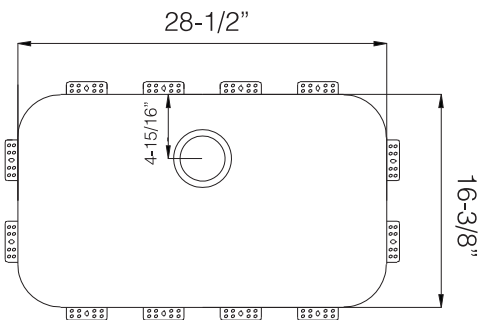

TOPZERO®

MODEL

TZ D723

TOPZERO TYPE

Rimless Sink with undermounting brackets

GENERAL

Fine quality sink bowls formed of 18 gauge BA 304 18/10 nickel bearing stainless steel.

DESIGN FEATURES

Bowl Depth : 9"
Finish : Soft Satin Finish
Underside : Aluminum Coated Premium Sound Absorbing Pads
Drain Opening : 3-1/2"

OPTIONAL ACCESSORIES

Stainless Steel Bottom Grid
Bamboo Cutting Board

SINK DIMENSIONS (INCHES)