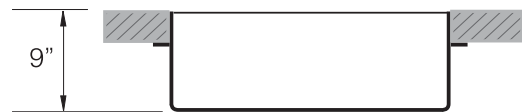

Bowl Depth : 9"
Finish : Soft Satin Finish
Underside : Aluminum Coated Premium Sound Absorbing Pads
Drain Opening : 3-1/2"

OPTIONAL ACCESSORIES

Stainless Steel Bottom Grid
Bamboo Cutting Board

SINK DIMENSIONS (INCHES)

SPECIFICATIONS

"U.S. and Foreign Patents Pending"

INSTALLATION PROFILE *

*Check "TopZero Seamless Undermount Sink Installation" video on [YouTube](#)