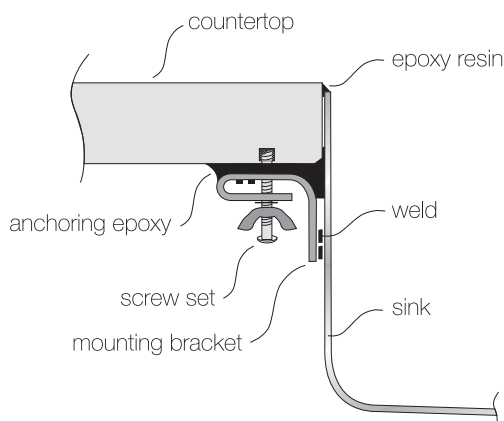

TOPZERO®

MODEL

TZ D723

TOPZERO TYPE

Rimless Sink with undermounting brackets

GENERAL

Fine quality sink bowls formed of 18 gauge BA 304 18/10 nickel bearing stainless steel.

DESIGN FEATURES

Bowl Depth : 9"
Finish : Soft Satin Finish
Underside : Aluminum Coated Premium Sound Absorbing Pads
Drain Opening : 3-1/2"

OPTIONAL ACCESSORIES

Stainless Steel Bottom Grid
Bamboo Cutting Board

SINK DIMENSIONS (INCHES)

SPECIFICATIONS

"U.S. and Foreign Patents Pending"

INSTALLATION PROFILE *

*Check "TopZero Seamless Undermount Sink Installation" video on [YouTube](#)